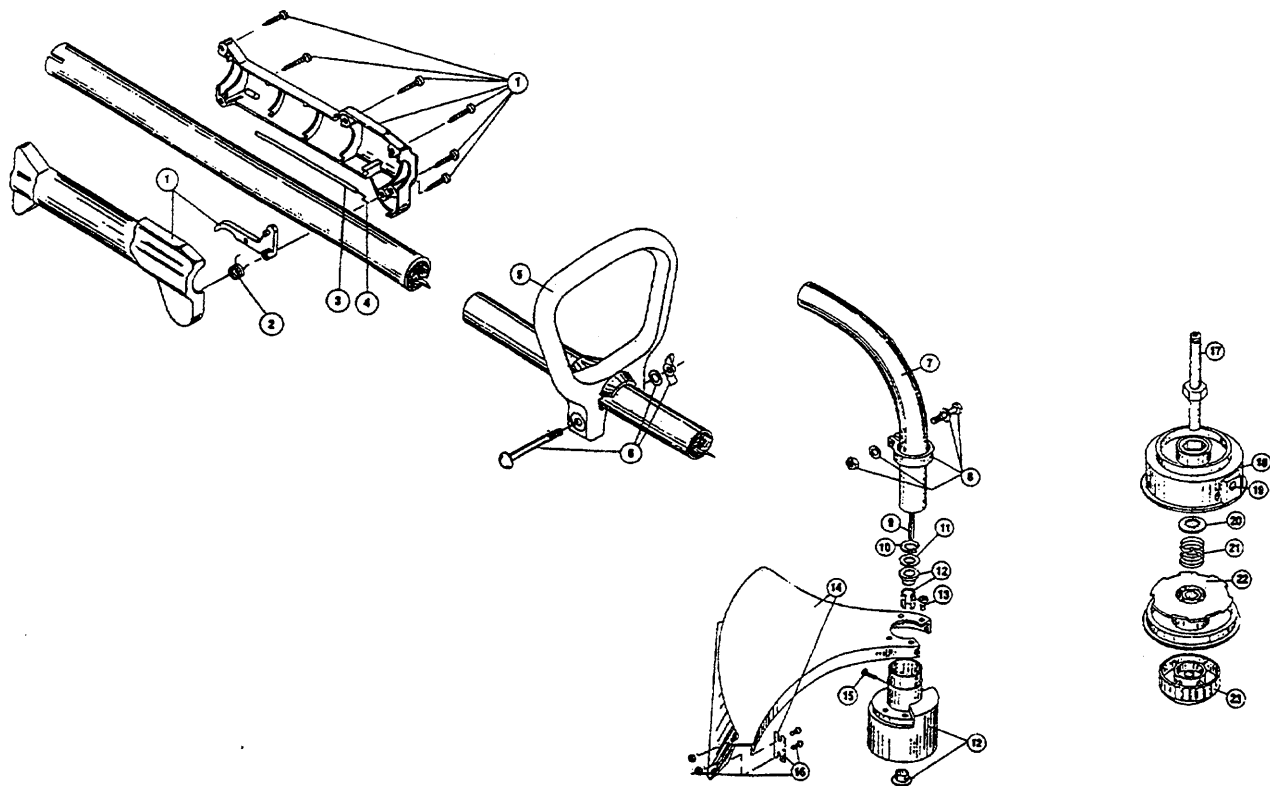

The above part numbers are for serial numbers 203096321 and greater.

BOOM & TRIMMER PARTS - RYOBI 764r

Item	Part No.	Description
1	180277	Throttle Housing and Trigger Assembly
2	610314	Throttle Trigger Spring
3	147594	Throttle Cable Housing
4	610315	Throttle Cable
5	145819	D-Handle
6	153523	D-Handle Hardware Assembly
7	180094	Drive Shaft Housing Assembly
8	153597	Lower Clamp Assembly
9	682064	Flexible Drive Shaft
10	145570	Retaining Ring
11	145567	Washer
12	153312	Bushing Housing Assembly
13	153318	Guard Mounting Screw Assembly
14	147593	Guard and Blade Assembly
15	145569	Anti-Rotation Screw
16	682061	Blade Assembly
17	153313	Spool Shaft
18	153619	Outer Spool and Eyelet Assembly