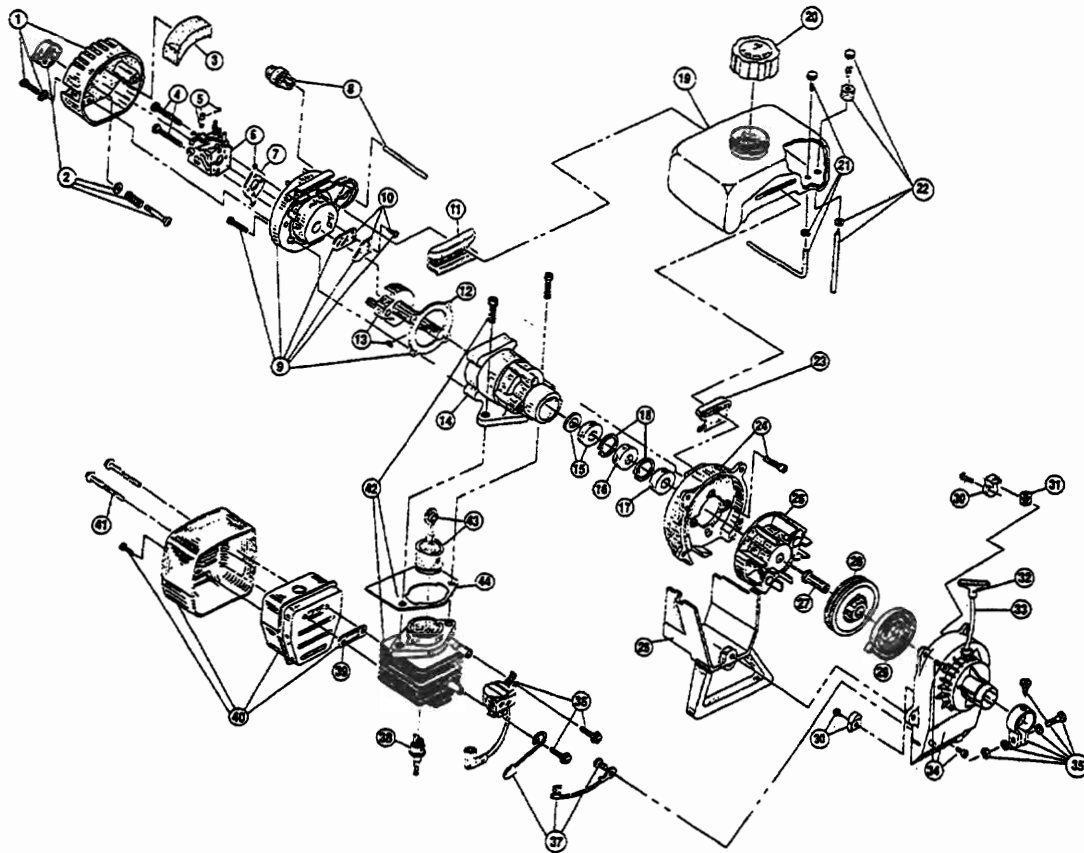

ENGINE PARTS - RYOBI 764r Addendum

Item	Part No.	Description	Item	Part No.	Description
1	683414	Carburetor/Air Cleaner Cover Assembly (includes items 2 and 3)	12	612115	Carburetor Mount Gasket (10 pack)
2	682052	Choke Knob Assembly	13	180002	Power Shaft Assembly
3	610312	Air Cleaner Filter	14	147015	Crankcase
4	682505	Carburetor Mounting Screw Assembly	15	682041	Inner Bearing Assembly
5	682048	Throttle Adjustment Assembly (Walbro)	16	610309	Seal
5	147640	Throttle Adjustment Assembly (Tillotson)	17	610308	Outer Bearing Assembly
5	180092	Throttle Adjustment Assembly (Zama)	18	682040	Snap Ring Assembly
6	147572	Carburetor Assembly	19	180298	Fuel Tank Assembly (includes items 20-22)
7	610675	Carburetor Gasket (10 pack)	20	180000	Fuel Cap Assembly
8	683974	Primer and Hose Assembly	21	147290	Return Line Assembly
9	180033	Carburetor Mount Assembly	22	682039	Fuel Line Assembly
10	147573	Reed Assembly	23	145308	Front Mounting Pad
11	612134	Rear Mounting Pad