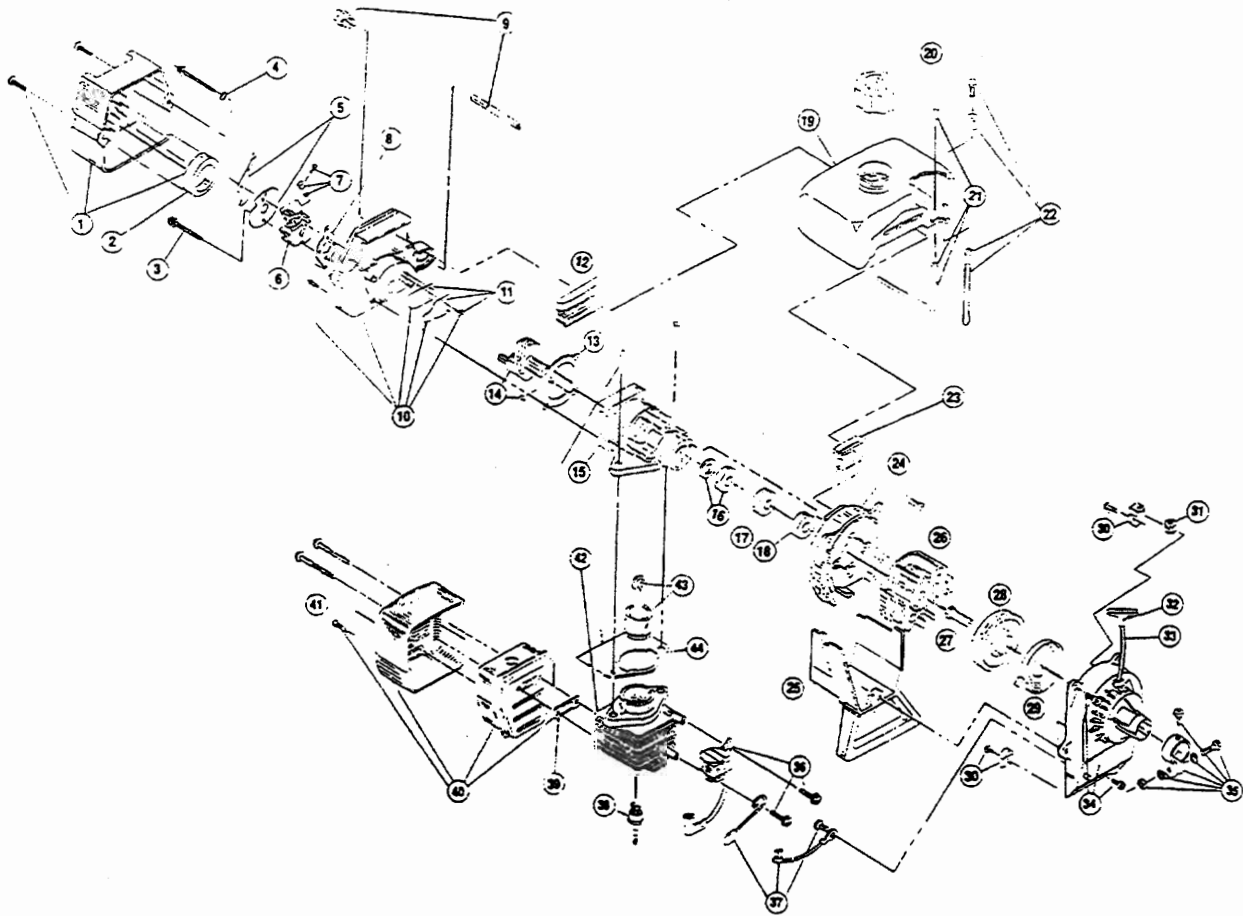

ENGINE PARTS - RYOBI 764r

Item	Part No.	Description	Item	Part No.	Description
1	180349	Carburetor/Air Cleaner Cover Assembly (includes item 2)	31	611061	Rope Guide
2	180350	Air Cleaner Filter	32	610300	Pull Handle
3	180351	Carburetor Mounting Screw Assembly	33	613103	Rope
4	180352	Wavey Washer	34	180260	Starter Housing Assembly
5	180353	Choke Lever and Plate	35	153597	Upper Clamp Assembly
6	147572	Carburetor Assembly	36	683390	Module Assembly
7	682048	Throttle Adjustment Assembly (Walbro)	37	153611	Switch Assembly
7	147640	Throttle Adjustment Assembly (Tillotson)	38	610311	Spark Plug
8	610675	Carburetor Gasket (10 pack)	39	610672	Exhaust Gasket (10 pack)
9	683974	Primer Hose and Assembly	40	180119	Muffler Assembly (includes items 39 and 41)
10	180354	Carburetor Mount Assembly	41	147575	Muffler Mounting Bolt Assembly
11	147573	Reed Assembly	42	147598	Cylinder Assembly
12	612134	Rear Mounting Pad	43	180001	Piston and Rod Assembly
13	612115	Carburetor Mount Gasket (10 pack)	44	145564	Cylinder Gasket (10 pack)
14	180002	Power Shaft Assembly	*	180012	Engine Hardware Kit
15	180009	Crankcase Service Assembly (items 14-18)	*	180011	Engine Gasket Kit
16	682041	Inner Bearing Assembly	*	153308	O.E.M. Carburetor Repair Kit (Walbro)
17	610309	Seal	*	147170	O.E.M. Carburetor Repair Kit (Tillotson)
18	610308	Outer Bearing Assembly	*	153309	Gasket-Diaphragm Repair Kit (Walbro)
19	180298	Fuel Tank Assembly (includes items 20-22)	*	147171	Gasket-Diaphragm Repair Kit (Tillotson)
20	180000	Fuel Cap Assembly	*	180013	Piston Ring
21	147290	Return Line Assembly	*	180010	Short Block Assembly (items 14-18, 38, 42-44)
22	682039	Fuel Line Assembly	*	610676	Flywheel Key (10 pack)
23	145308	Front Mounting Pad	*	147544	Starter Housing Screw Set
24	153520	Shroud Assembly			
25	683078	Shroud Extension and Stand			
26	153624	Flywheel Assembly			
27	610303	Square Drive Nut			
28	683856	Recoil Pulley Assembly			
29	613102	Recoil Spring			
30	153644	Pulley Retainer Assembly			
			*	not shown	

The above part numbers are for serial numbers 203096321 and greater.